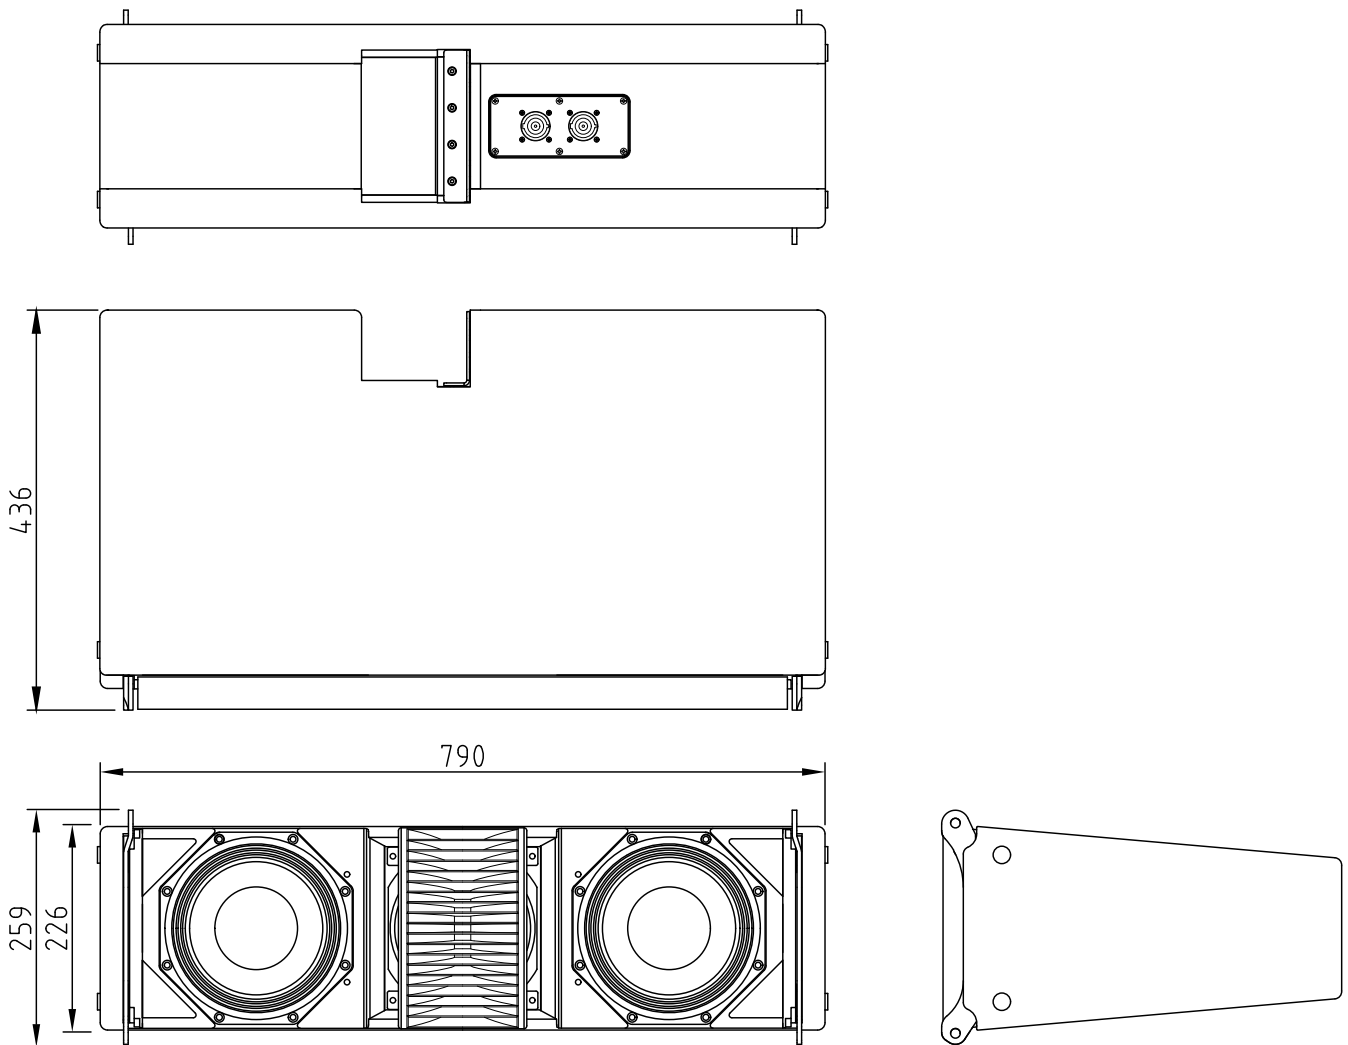

Dimensional Drawing

LR18i

Compact installation line array module. As LR18, but without handles and with a simplified mounting system

Alcons Audio
De Corantijn 69
1689 AN ZWAAG
The Netherlands
E: info@alconsaudio.com
W: www.alconsaudio.com
T: +31 (0)229 28 30 90