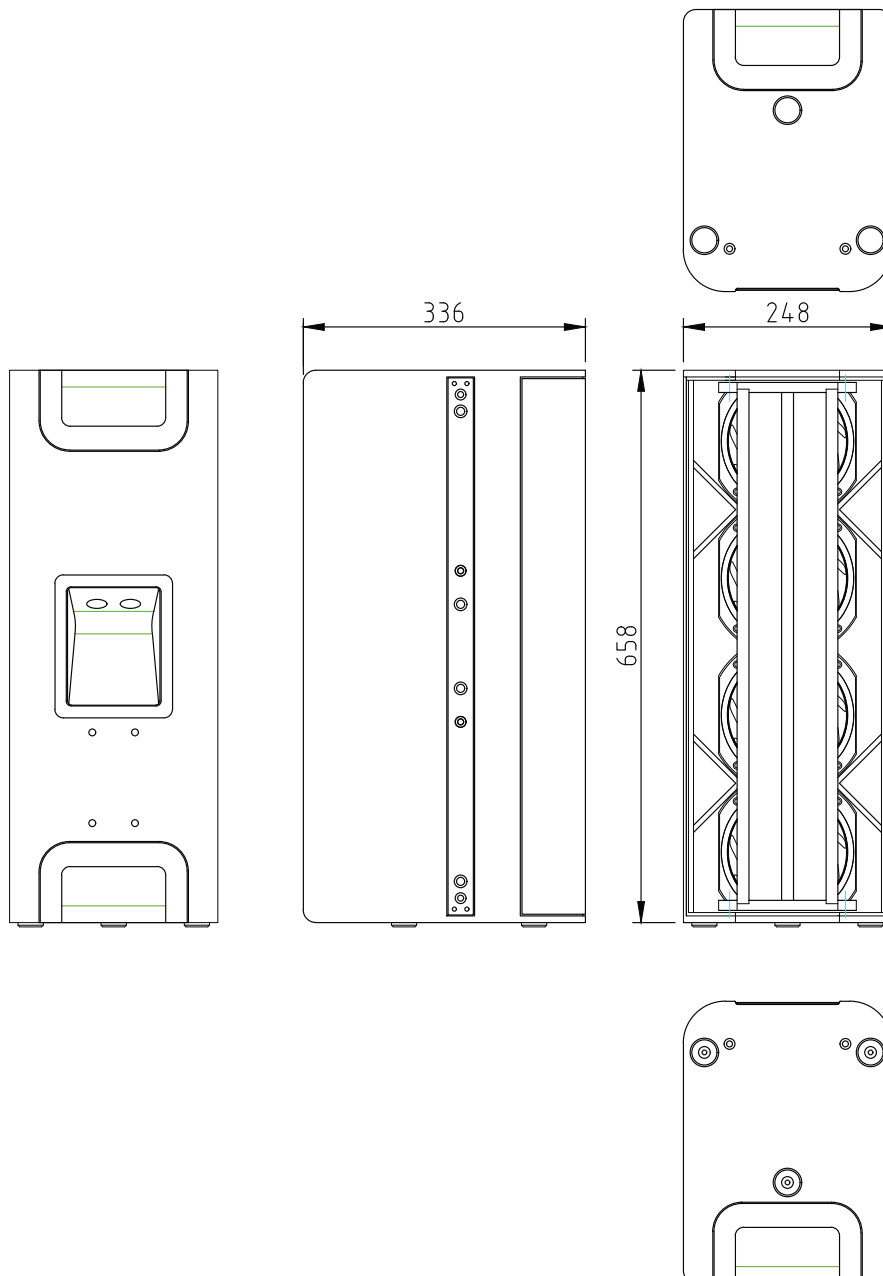

Dimensional Drawing

QM24

LMF "fill" modular line-source column, 4x 6.5" Neodymium, 74 Hz - 1200Hz, 80° x array dependent, prepared for K&M 24481 + 24352 (AP1) mounting bracket

Alcons Audio
De Corantijn 69
1689 AN ZWAAG
The Netherlands
E: info@alconsaudio.com
W: www.alconsaudio.com
T: +31 (0)229 28 30 90