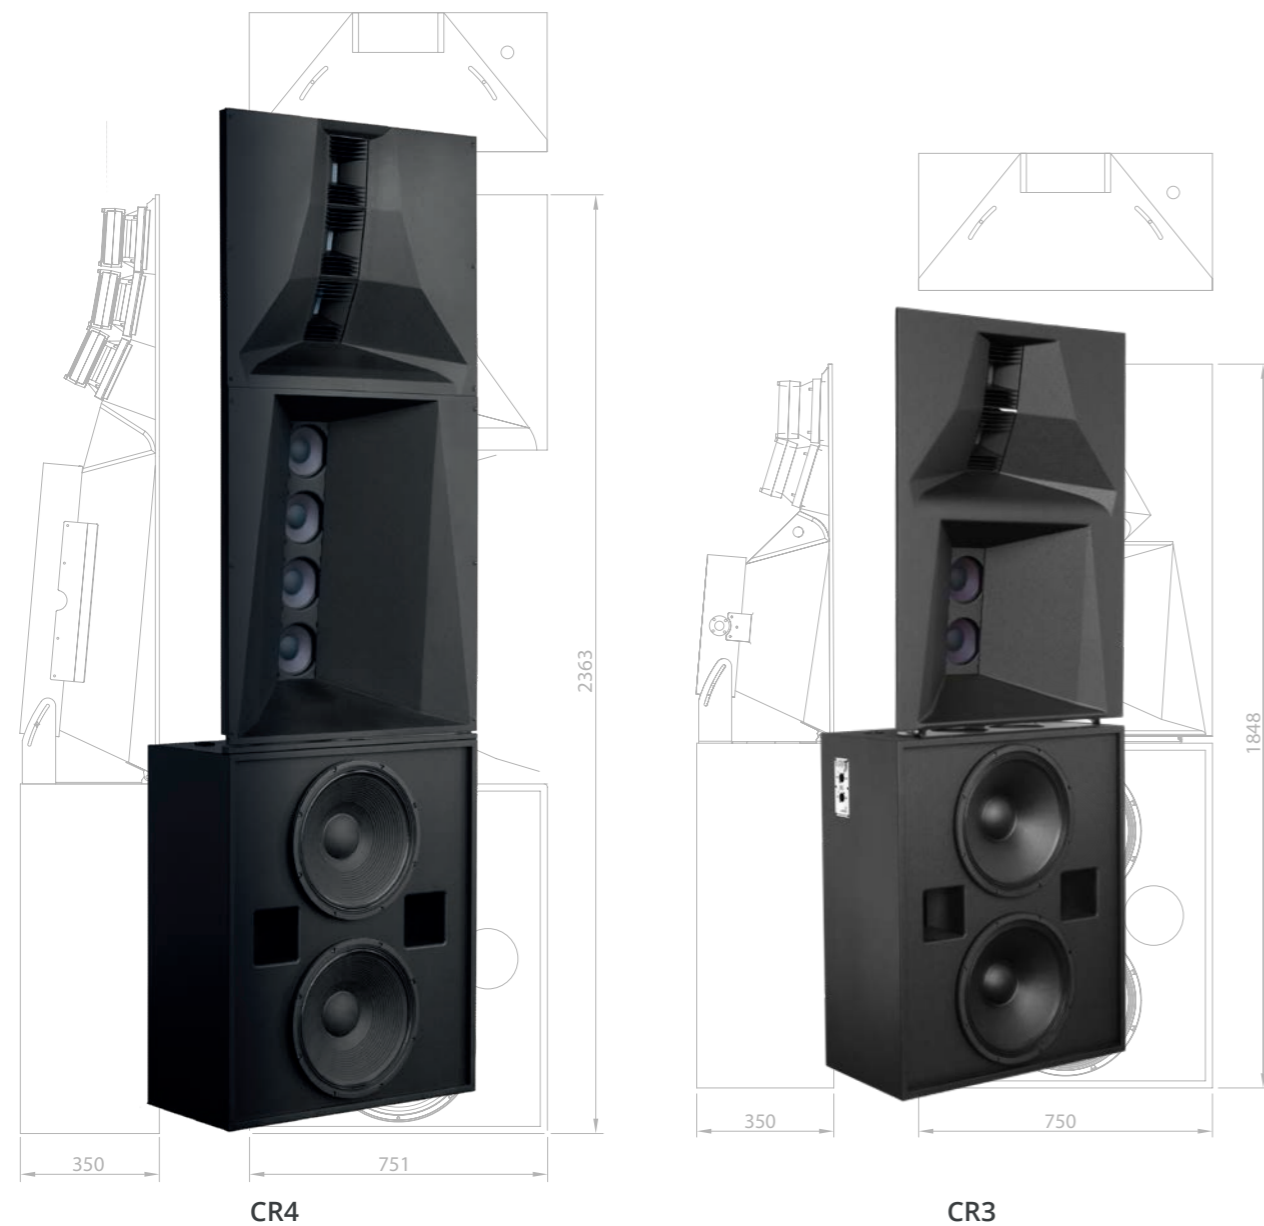

Screen systems

The Cinema Series offers a dedicated solution for literally every size cinema; From 5 seats home-theatre to a 1500 seat cinema theatre without any compromise. From the high-end

Cinema Reference Monitoring Systems, through the ultra-compact CR1 to the scalable Cinemarray™ screen system with maximum coverage in even the largest rooms; Alcons Cinema Series guarantees a

maximum experience in every size cinema!

All screen systems feature a 3-way configuration and pro-ribbon mid and high frequency transducers.

Models: CR1, CR2, CR3, CR4

"After all studies and tests we've done, we can only say that Alcons is among the most innovative developers of cinema sound systems."

Michael Braner – Technical Manager
CinemaxX Mannheim

Cinemarray™

The Cinemarray™ range are scalable, full-range array systems enabling an optimal cinematic sound experience from the first to the furthest seat in even the largest cinema applications.

By implementing adjustable line-source technology throughout the system, a flat SPL coverage from front to rear is realized, with the 'proximity' effect dramatically improving the cinema experience for the audience further away from the screen. The precise projection also minimizes unwanted acoustic reflections.