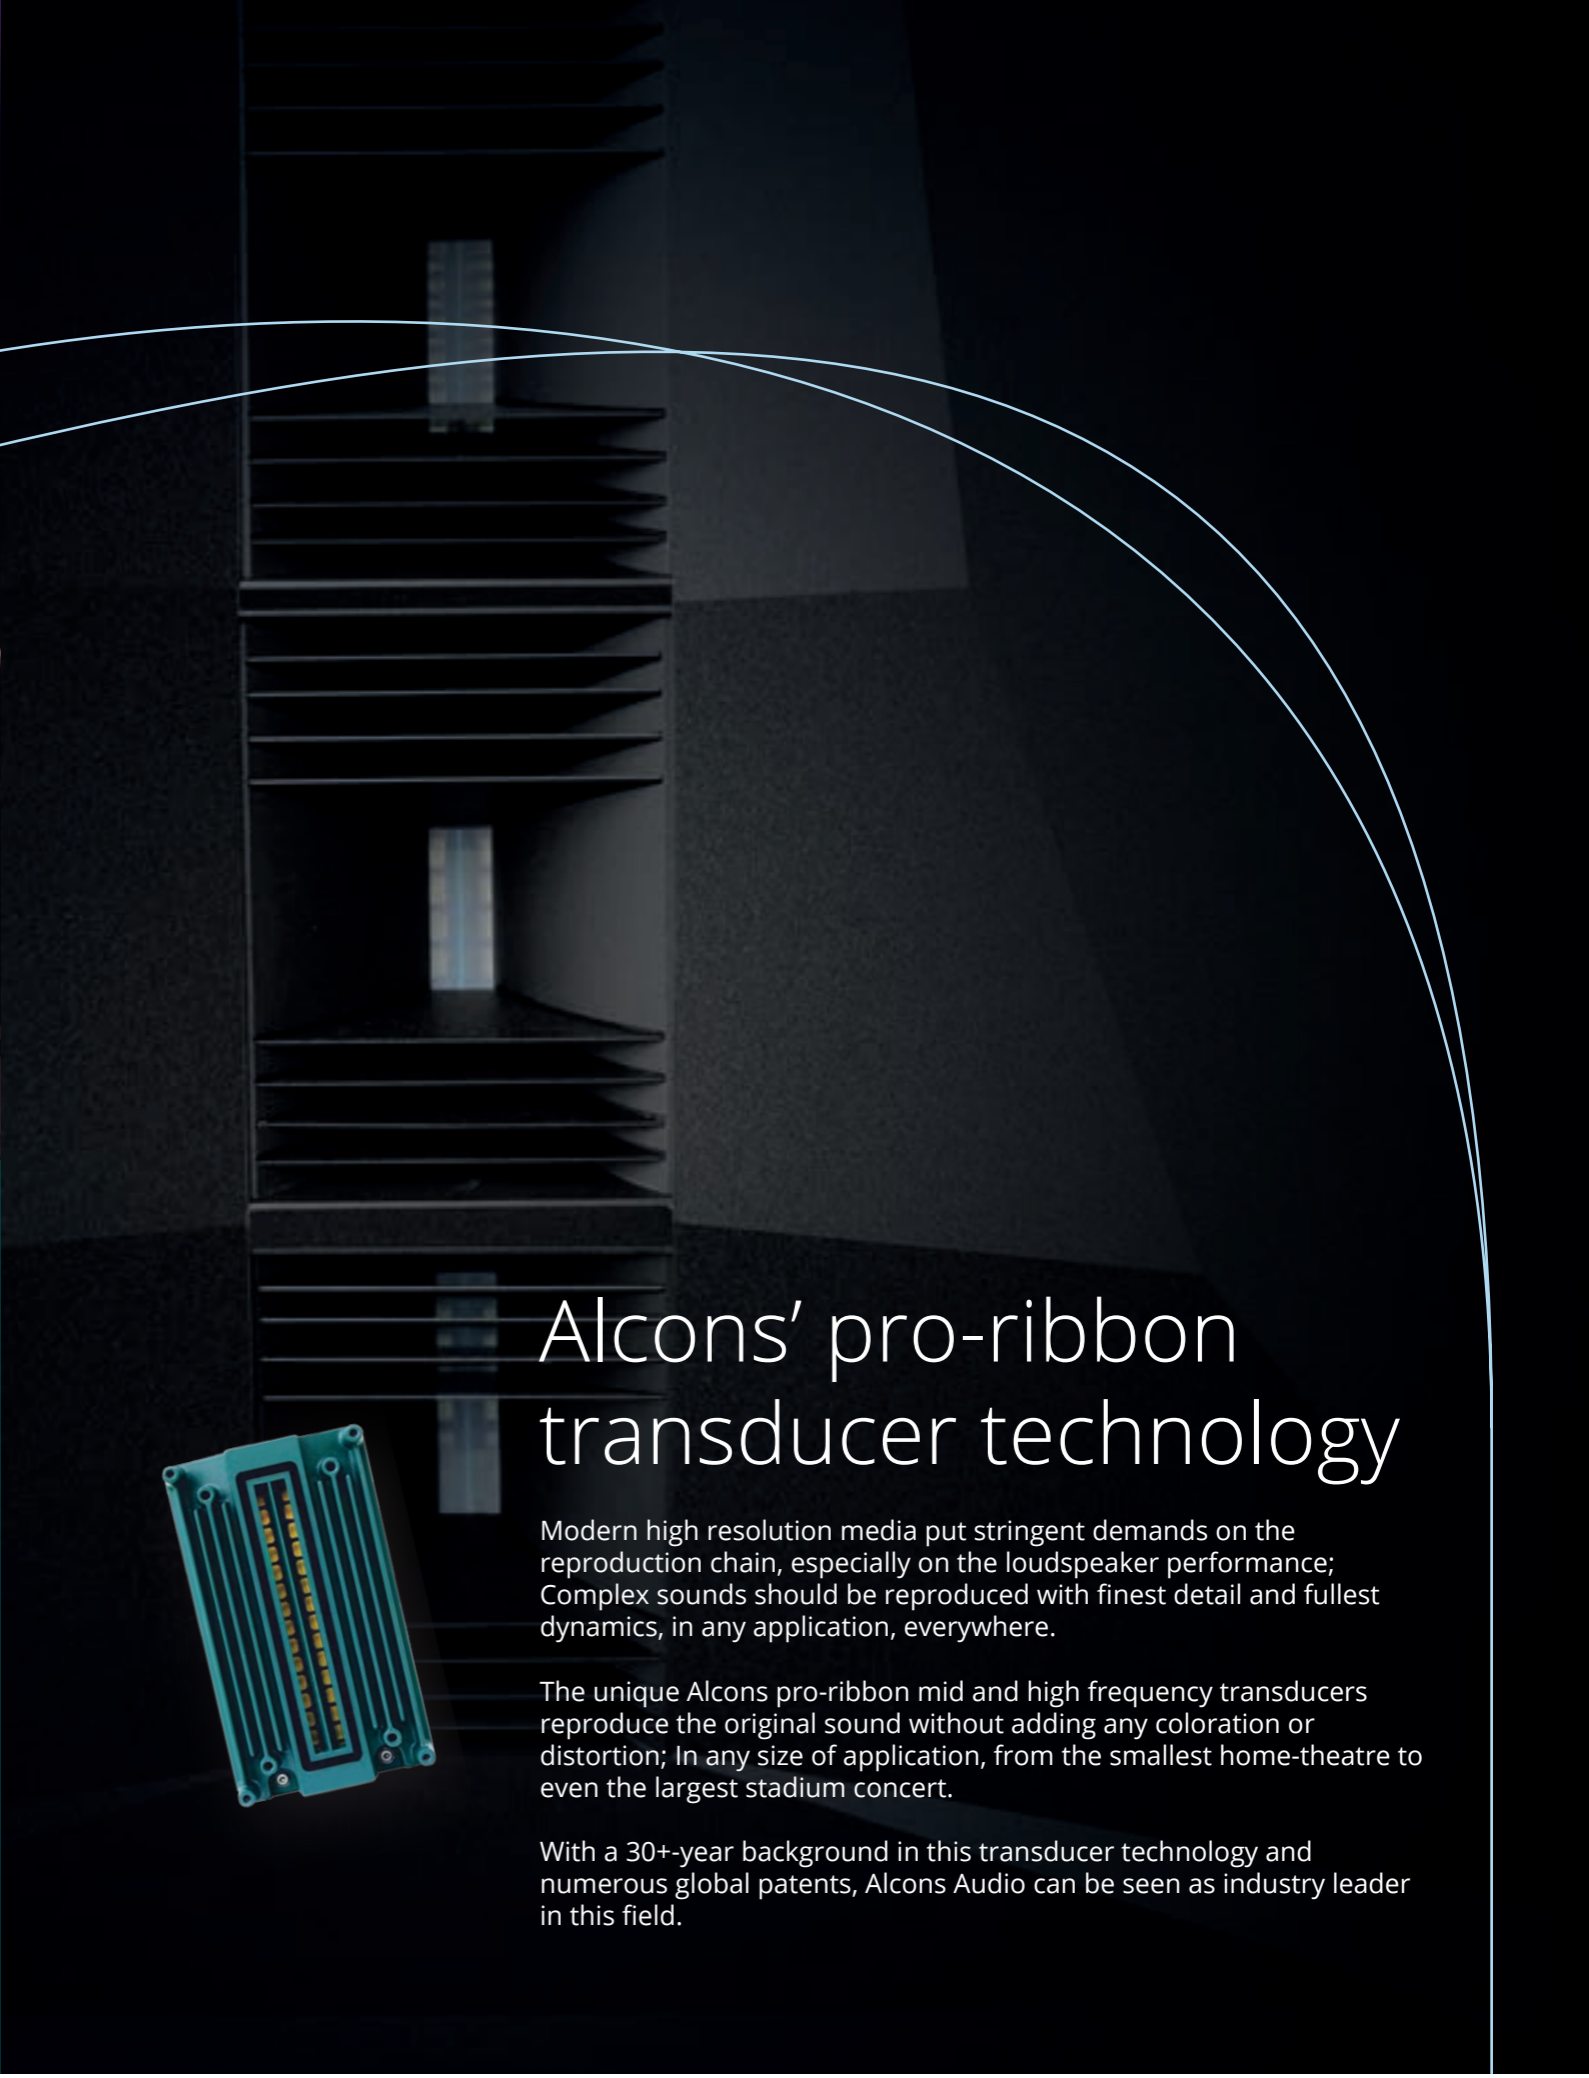

In order to achieve this, new technologies have been developed; Proprietary and multiple-patented pro-ribbon transducer technology with unprecedented clarity and ultra-low distortion; dynamic cable compensation between amplifier and loudspeaker; dedicated speaker drive processing from the DSP amplifier; space economic system depths; All to deliver the ultimate cinema experience to any size audience, big or small.