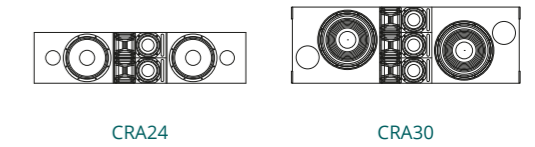

Cinemarray™