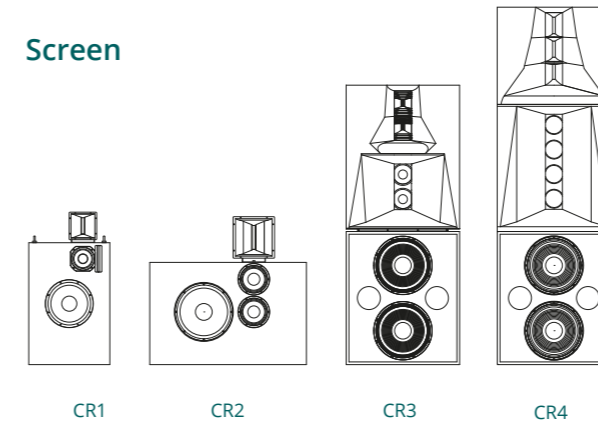

Cinema solutions overview

"It sounds great and is a big improvement. So much so that our visitors and suppliers have also noticed that we have a new system."

David Hanemaayer - Theatre Manager
Pathé Tuschinski

Amplification/processing

The Sentinel amplified loudspeaker controllers are the drive engines behind the Alcons pro-ribbon sound systems. The proprietary-developed amplified processors offer 192kHz AES3 digital inputs, Linux-based operation, full-color touch-screen and encoder control and up to 10kW. true audio-ophile-grade amp.stages. These high-resolution drive engines significantly raise the bar in very high-output, high-end HiFi sound reproduction. Remote-controllable through ALControl™ or VNC app.

Models: Sentinel3, Sentinel10

Screen

Cinemarray™

Surround

Cinema Reference Monitor Systems

Subwoofer/LFE

Amplification

evolutionary audio solutions™