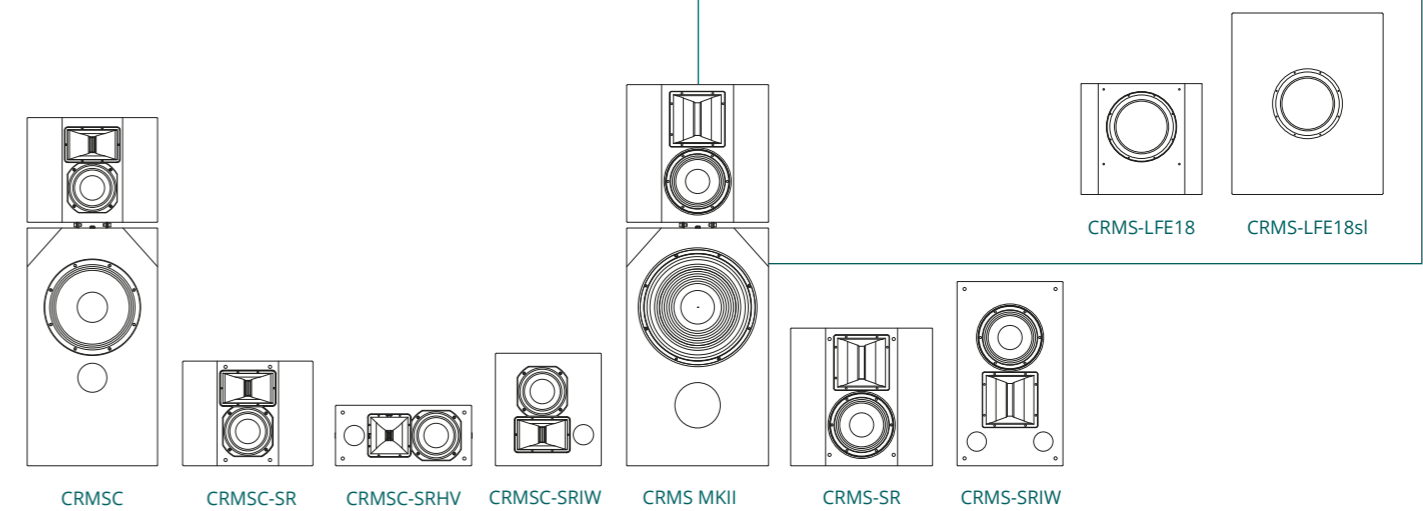

Models: Sentinel3, Sentinel10

Screen

Cinemarray™

Surround

Cinema Reference Monitor Systems

Subwoofer/LFE

Amplification

evolutionary audio solutions™