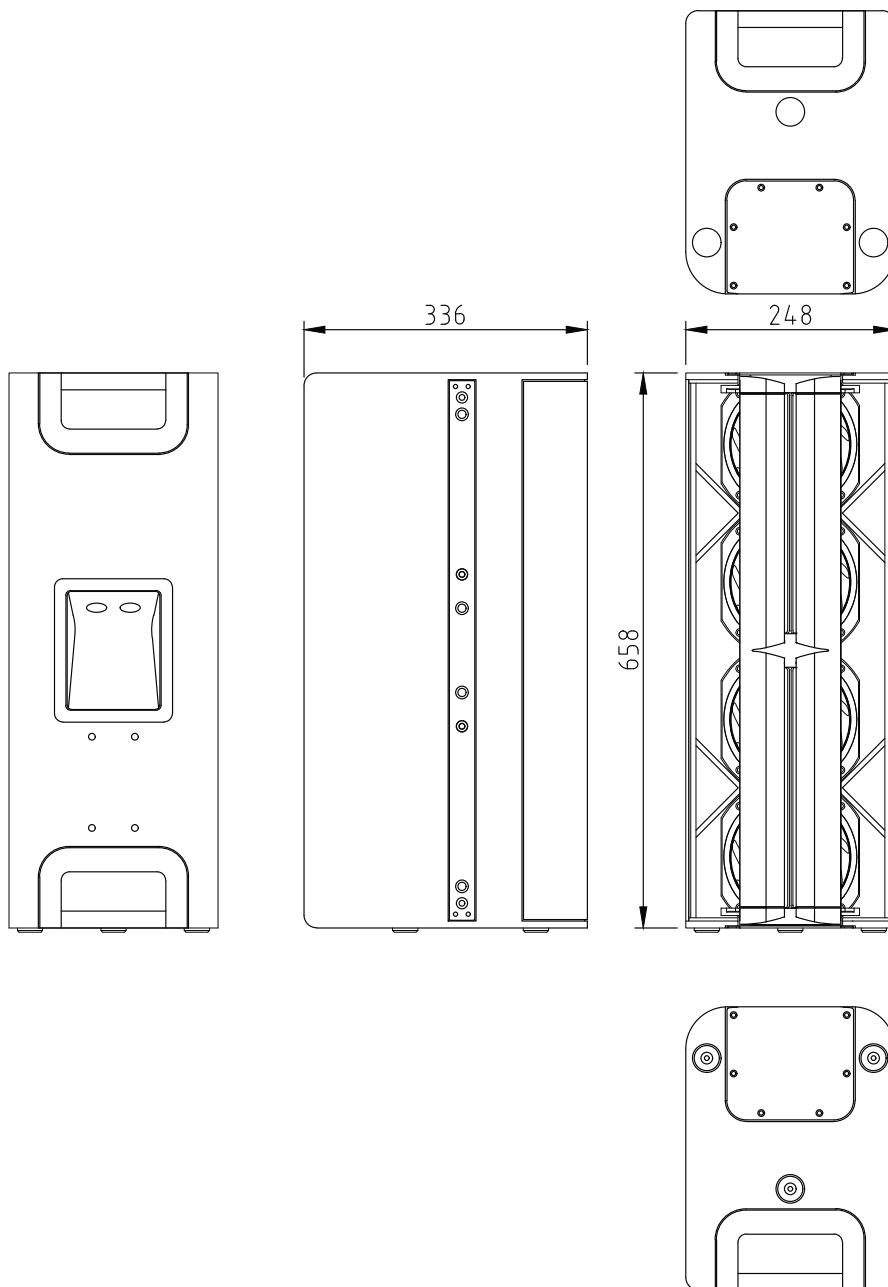

Dimensional Drawing

QR24/110

Full-range modular line-source column, 2x RBN1203 + 4x 6.5" Neodymium, 74 Hz - 20 kHz, 110° x 3°, prepared for K&M 24481 + 24352 (AP1) mounting bracket

Alcons Audio
De Corantijn 69
1689 AN ZWAAG
The Netherlands
E: info@alconsaudio.com
W: www.alconsaudio.com
T: +31 (0)229 28 30 90